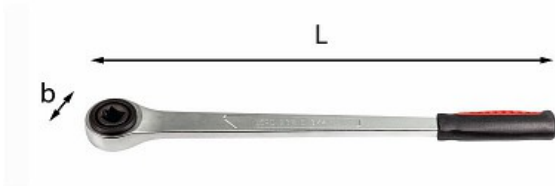

SIMPLE RATCHET WITH FEMALE SQUARE DRIVE

237 E 3/4

ISO 3315

- Model with 60 teeth and an angle of action of 6° for working in narrow spaces
- Ergonomic bimaterial handle
- Special Chrome Vanadium steel body
- Chrome plated finish

Family details

Code	L mm	b mm	Quantity for packaging
U02370048	515	60	1

Spare parts

Articles

237 DRA 3/4 - Spare parts kit

237 DRB 3/4 - Spare square drive

Stanley Black & Decker Italia S.r.l.

Sede legale: Via Energy Park 6 - 20871 Vimercate (MB)
 Sede operativa: Via Volta 3 - 21020 Monvalle (VA) Italia
 Partita IVA e C.F.: 03225990138